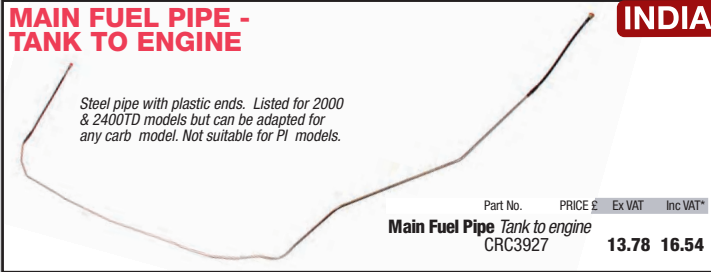

MAIN FUEL PIPE - TANK TO ENGINE

INDIA

Part No.	PRICE £	Ex VAT	Inc VAT*
Main Fuel Pipe <i>Tank to engine</i>			
CRC3927	13.78	16.54