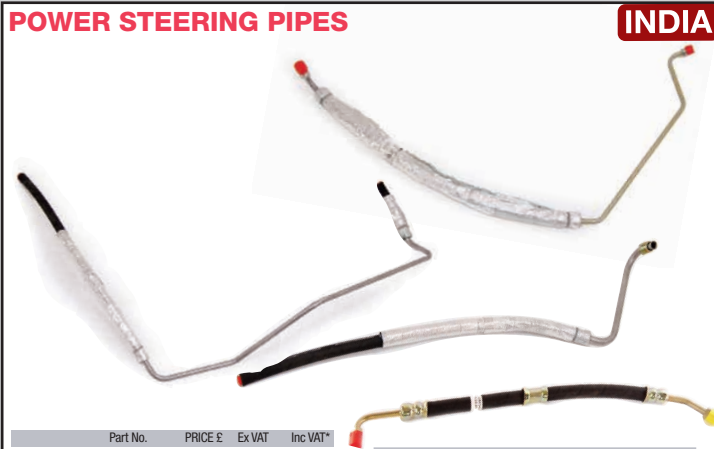

POWER STEERING PIPES

INDIA

Part No.	PRICE £	Ex VAT	Inc VAT*
Power Steering Pipes (RHD) V8 Models (Cooled PAS)			
Rack to Pump (HP) NAM5173	10.97	13.16	
Rack to Cooler (LP) Also fits 2600/2300 models. NAM5172	10.97	13.16	
Pump to Cooler (LP) NAM5174	10.97	13.16	
All Three Pipes RO1165	30.00	36.00	
PAS Hose HP			
RHD 23/2600 333052> CRC3456	15.62	18.74	
LHD 23/2600 >333051 CRC3622	20.83	25.00	
LHD V8 Early CRC3652	20.83	25.00	
PAS Hose LP - LHD '82 on LHD CRC4551	20.83	25.00