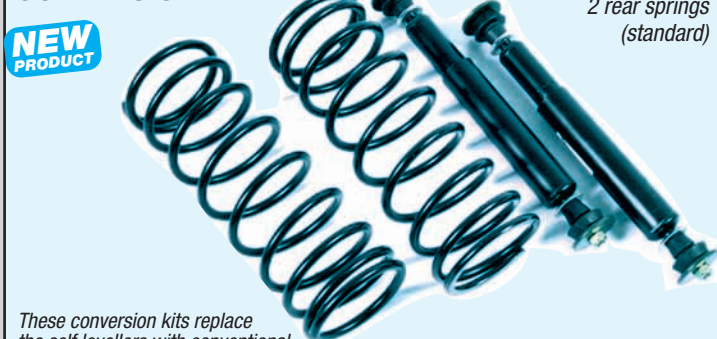

REAR SHOCK ABSORBER CONVERSION KIT

NEW PRODUCT

Includes 2 standard rear shocks, 2 rear springs (standard)

These conversion kits replace the self levellers with conventional shock absorbers and (stiffer) standard rear springs. If you are looking for uprated/lowered springs and uprated shock absorbers, refer to 'Uprated Suspension Kits!'

Part No.	PRICE £	Ex VAT	Inc VAT*
Rear Self Levellers Conversion Kit			
Vitesse R01049	115.00		138.00
All others R01048	115.00		138.00

UPRATED SUSPENSION KITS

Improve handling! These kits can be fitted to any model. Simply select required ride height and type of shock absorber. Sold as car sets only. Includes 4 uprated and adjustable shock absorbers and 4 uprated and lowered springs.