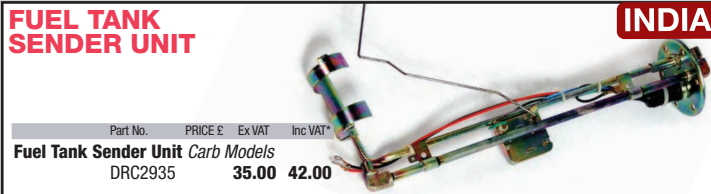

FUEL TANK SENDER UNIT

INDIA

Part No.	PRICE £	Ex VAT	Inc VAT*
Fuel Tank Sender Unit <i>Carb Models</i>			
DRC2935	35.00	42.00