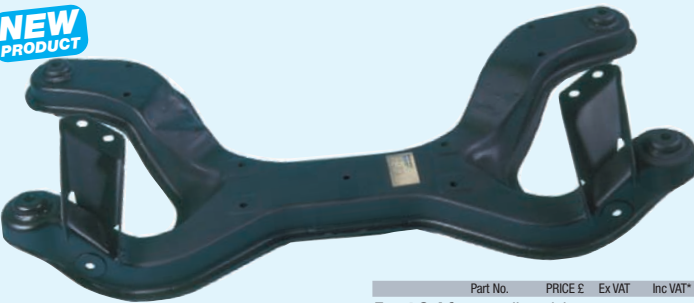

FRONT SUBFRAME

NEW PRODUCT

Part No.	PRICE £	Ex VAT	Inc VAT*
Front Subframe all models CRC1828	82.71		99.25