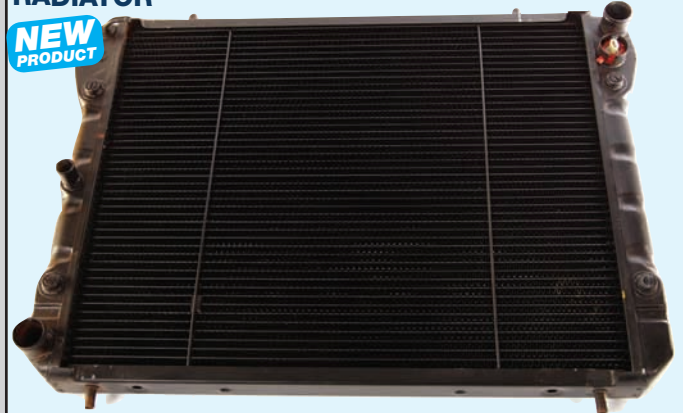

Cooling & Heating

RADIATOR

NEW PRODUCT

Part No.	PRICE £	Ex VAT	Inc VAT*
Radiator 2000 - Outright Sale GRD122	70.83		85.00