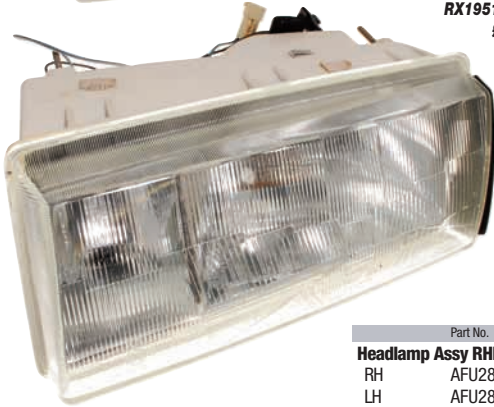

Part No.	PRICE £	Ex VAT	Inc VAT*
Headlamp Assy RHD '82 on			
RH AFU2802	72.87	87.44	
LH AFU2803	72.87	87.44