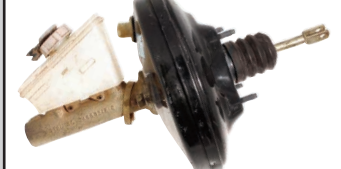

INDIA BRAKE MASTER CYLINDER & SERVO

Part No.	PRICE £	Ex VAT	Inc VAT*
Brake Master Cylinder & Servo Assy (Girling)			
R01150*	188.33	226.00	
Suitable for all vehicles 1982 on (Mk2). Not a direct fit to vehicles with lockhead units (Mk1's). Will require re-piping and there is no facility for the brake pressure switch. R01150 is included in Brakes Section Kit.			
Brake Master Cylinder only (Girling)			
GMC325*	140.83	169.00	
A new seal kit for the cylinder is supplied and should be fitted prior to use.			
Brake Servo only (Girling)			
GSM146	82.69	99.23	

INDIA GOODRIDGE BRAKE HOSE KITS

NEW PRODUCT

Replace those bulging rubber flexible hoses with these stainless steel braided hoses for firmer brake pedal pressure. Kits include front & rear flexible brake hoses.

Part No.	PRICE £	Ex VAT	Inc VAT*
Goodridge Brake Hoses - Car set			
All models (3 hoses) Excluding EFI/Vitesse			
R01132GR	41.67	50.00	
EFI/Vitesse (5 hoses)			
R01133GRC	80.83	97.00