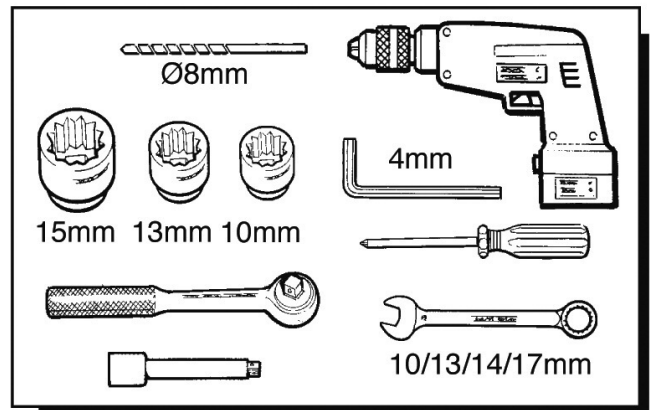

FITTING INSTRUCTIONS

> Discovery

Side Steps

Fitting Instructions

Discovery - Side Steps

The following instructions are valid for both sides of the vehicle.

WARNING

Accessories which are not properly fitted can be dangerous.

Read the instructions carefully prior to fitting.

Whilst fitting, comply with the instructions at all times.

**BLANK
PAGE**