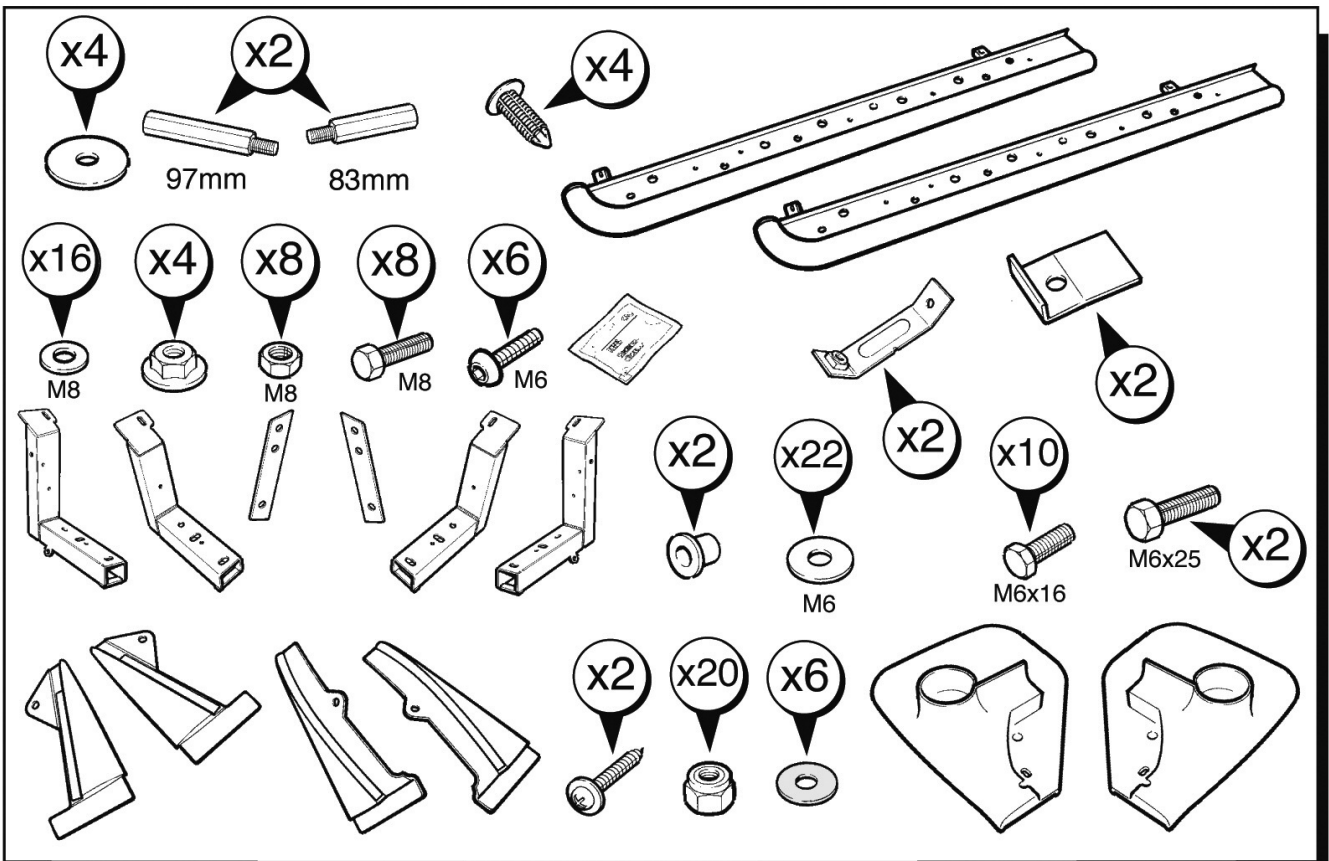

FITTING INSTRUCTIONS

> Discovery

Side Steps

Fitting Instructions

Discovery - Side Steps

The following instructions are valid for both sides of the vehicle.

WARNING

Accessories which are not properly fitted can be dangerous.

Read the instructions carefully prior to fitting.

Whilst fitting, comply with the instructions at all times.

**BLANK
PAGE**