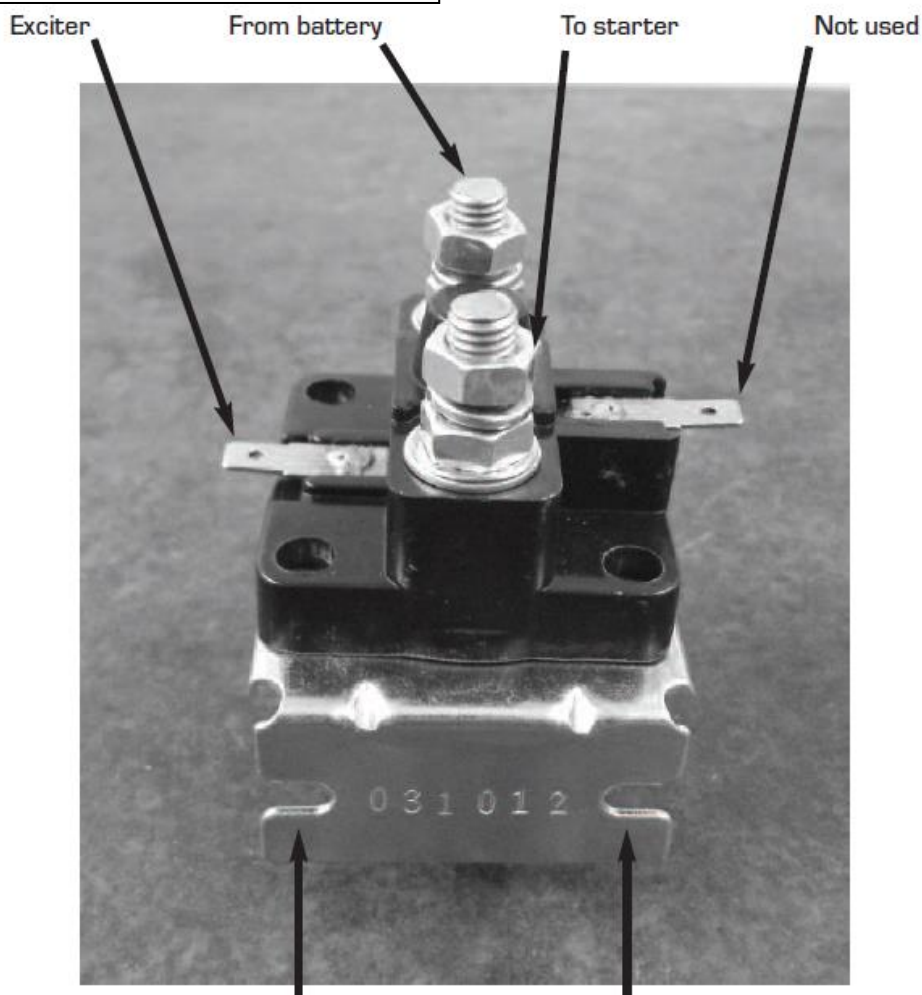

## STARTER SOLENOID

Triumph Spitfire, Herald, Vitesse, GT6,  
Dolomite, TR2-4A & TR250. MGB

Part Number: **134174**

Ensure a good earth is made

QUALITY PARTS AND ACCESSORIES

Triumph House, Sleaford Road, Bracebridge Heath, Lincoln LN4 2NA, England